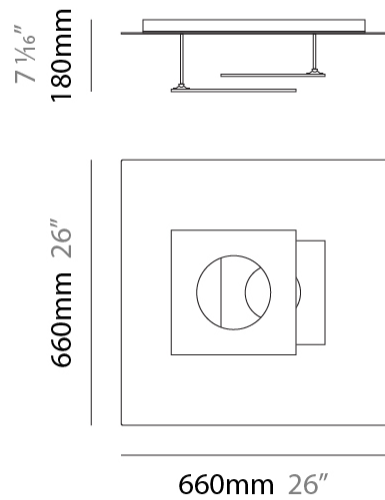

PETRA SURFACE

D42074- -

base number
Color   Finish
Temperature   Options

PROJECT
TYPE
SPECIFIER
QUANTITY
DATE

1. To build a product code in our configurator select the specify button on the base model # product page
2. To build a manual product code on this datasheet choose from the options listed below in blue font and add the suffix to the base model #

GENERAL

Series: Petra
Brand: Icone
Division: Design
Mounting Type: Surface
Mounting Location: Ceiling
Subcategory: Ambient

PHYSICAL

Shape: Square
Length (mm): 660
Length (in): 26
Width (mm): 660
Width (in): 26
Height (mm): 180
Height (in): 7 ¹/₁₆
Light Distribution: Indirect
Fixture Finish: ECO_SBR / ECO_WHI / ECR_BLK / ECR_SAL / ECR_SBR / EGL_BLK / EGL_RUS / EGL_WHI / ESI_SBR / SLA_SAL / WHI_RUS / WHI_SAL / WHI_WHI
Fixture Material: Aluminum

ELECTRICAL

Lamp Type: LED
Input Wattage (W): 48
Total Output Wattage (W): 42
Dimming: Non-Dimmable / 0-10V Dimming
Driver Included: Yes
Driver Location: Integrated
Driver Type: Constant Current - Universal
Driver Class: Class 2
Input Voltage (V): 120
Constant Current (MA): 700

LED

Color Temperature (°K): 2700 / 3000
Nominal Lumen (lm): 6295
CRI: >90 CRI
Lamp Life (hrs): 50000

OPTICAL

RATINGS AND CERTIFICATIONS

Certified By: Certified for North American Standards
IP rating: IP20