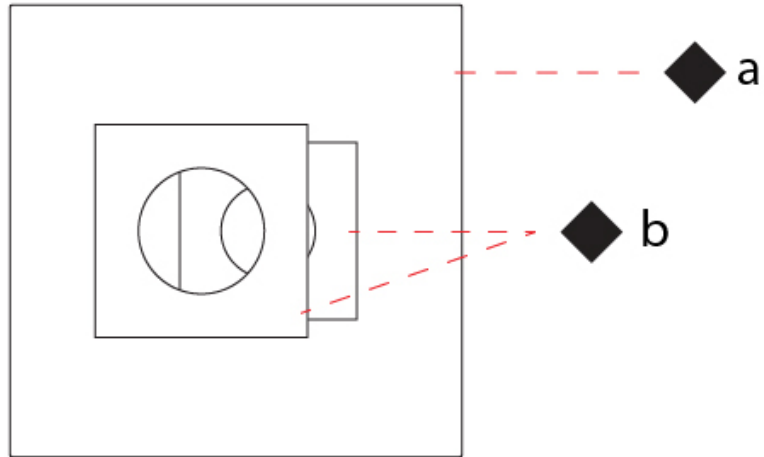

D42074-

PROJECT	_____
TYPE	_____
SPECIFIER	_____
QUANTITY	_____
DATE	_____