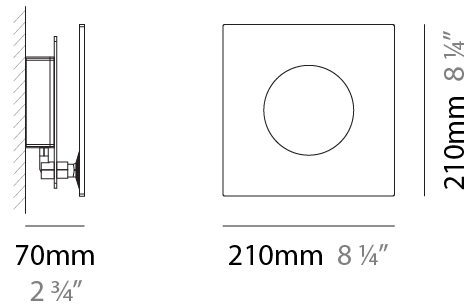

PETRA SURFACE

D43058-

base number
Color   Finish
Temperature   Options

PROJECT
TYPE
SPECIFIER
QUANTITY
DATE

1. To build a product code in our configurator select the specify button on the base model # product page
2. To build a manual product code on this datasheet choose from the options listed below in blue font and add the suffix to the base model #

GENERAL

Series: Petra
Brand: Icone
Division: Design
Mounting Type: Surface
Mounting Location: Wall
Subcategory: Ambient

PHYSICAL

Shape: Square
Length (mm): 210
Length (in): 8 ¼
Width (mm): 70
Width (in): 2 ¾
Height (mm): 210
Height (in): 8 ¼
Light Distribution: Indirect
Fixture Finish: [ECO_SBR](#) / [ECO_WHI](#) / [ECR_BLK](#) / [ECR_SAL](#) / [ECR_SBR](#) / [EGL_BLK](#) / [EGL_RUS](#) / [EGL_WHI](#) / [ESI_SBR](#) / [SLA_SAL](#) / [WHI_RUS](#) / [WHI_SAL](#) / [WHI_WHI](#)
Fixture Material: Aluminum

ELECTRICAL

Lamp Type: LED
Input Wattage (W): 16
Total Output Wattage (W): 13.5
Dimming: Non-Dimmable / 0-10V Dimming
Driver Included: Yes
Driver Location: Integrated
Driver Type: Constant Current - 120Vac
Driver Class: Class 2
Input Voltage (V): 120
Constant Current (MA): 700

LED

Color Temperature (°K): [2700](#) / [3000](#)
Nominal Lumen (lm): 2598
CRI: >90 CRI
Lamp Life (hrs): 50000

OPTICAL

RATINGS AND CERTIFICATIONS

Certified By: Certified for North American Standards
IP rating: IP20